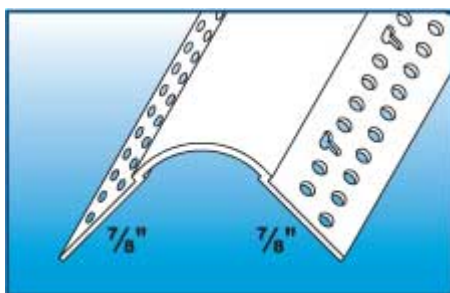

Drywall Joint Tape

Drywall Joint Tape is a high-performing paper tape that has strong, cross-directional fibers with high tensile strength for use with CGC Joint Compounds to reinforce joints and corners in gypsum drywall interiors.

Home Builder, Brick House & Drywall Interior in Nagoya, Japan

Drywall Accessories Catalog

Tape-On 3/4" Bullnose Corner Bead SLOC (Softline Outer Corner)

Installs easily to form a smooth rounded outside corner. The 3/4" radius can be used for 1/2" or 5/8" drywall. Standard lengths: 8FT. (Paper Faced Metal)