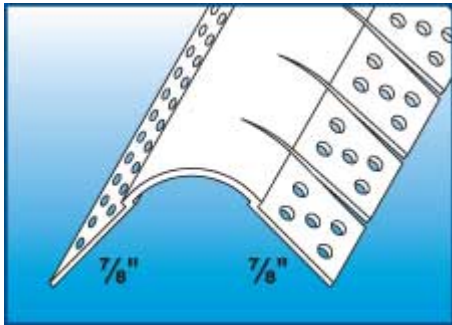

FAX 0561(75)4088

Email: info@homemade-co.com

Home Made Company Inc.

Home Builder, Brick House & Drywall Interior in
Nagoya, Japan

Drywall Accessories Catalog

#7108 3/4" R. Bullnose Archway Corner Bead

This bead is notched to conform to archways and curves. It goes from a 15" inside to a 20" outside radius.

#0917 3/4" R. Bullnose Adapter

Joins a 3/4" Bullnose Outside Corner and transitions to a square bottom corner for simple installation of the baseboard.

#0937 3/4" R. Splayed Bull Adapter

Joins a 3/4" Bullnose Splayed Corner and transitions to a square bottom corner for simple installation of the baseboard.