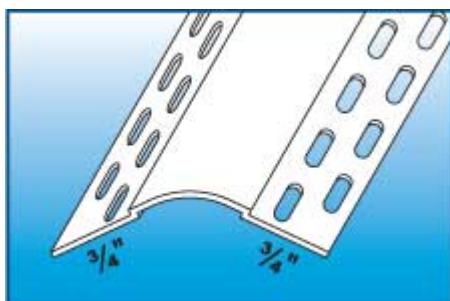

#7309 3/4" R. Bullnose Splayed Corner Bead

Specially designed to fit off angle outside corner commonly called 45° or 135° corners.

Contact us

Home Made Company Inc.

4-905, Iwasakidai, Nisshin-shi, Aichi Pref.

URL: <http://www.homemade-co.com>

TEL 0561(75)4087

FAX 0561(75)4088

Email: info@homemade-co.com